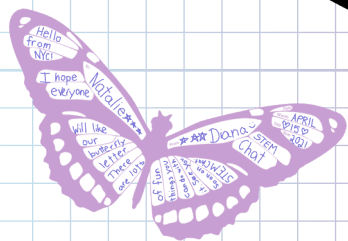

Butterfly Letter 01

SCIENCE ★ TECHNOLOGY ★ ENGINEERING ★ MATHEMATICS

Subscribe to our free newsletter for more printables and updates on new STEM Chat episodes!

→ STEMChatClub.com

scientific name

Philaethria dido
Dido Longwing

Date

Month

Day

Year

To

From

cut out

Write a message to your friend on the wings!

TIP: Color with highlighters! Highlighters blend colors well & make the text easier to read.

Hi Parents,
STEM Chat is a monthly YouTube series by two creative moms who want to inspire kids to be curious! If you like this printable, please share it with a friend.